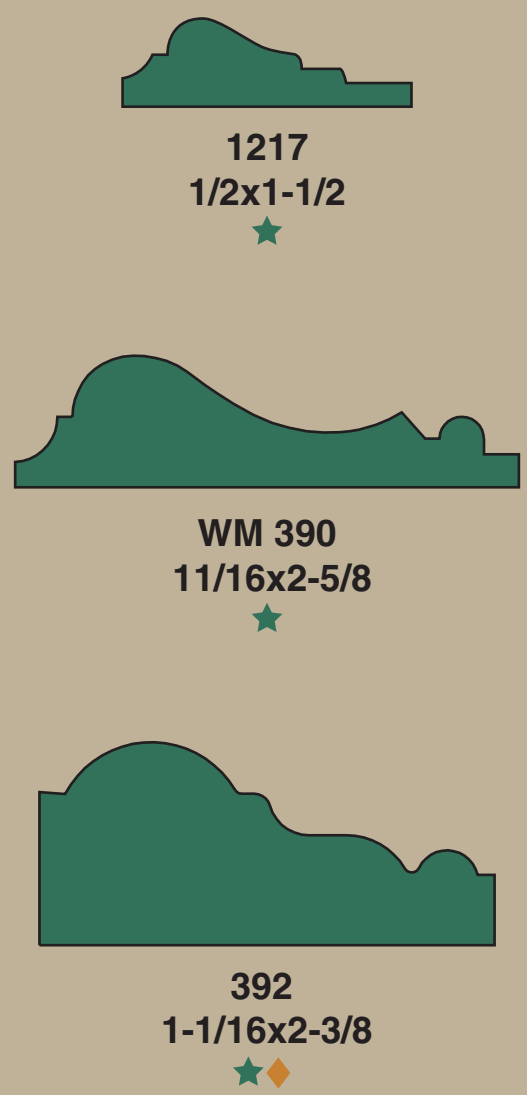

Chair Rails

Crowns

Brickmould

Stops

Multi Purpose

Frames and Jamb

Framesaver Jamb

Available Primed 4-5/8 through 7-1/4