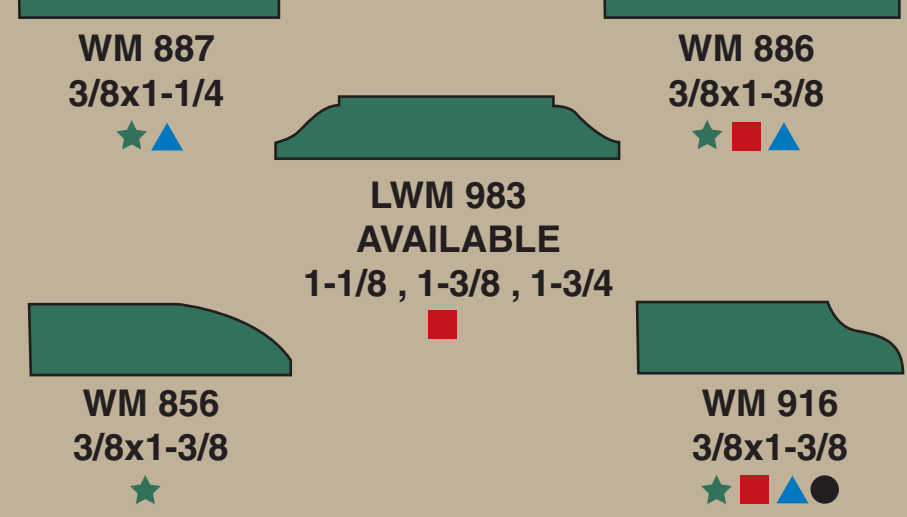

Chair Rails

Crowns

Brickmould

Stops

Multi Purpose

Frames and Jamb

Framesaver Jamb

Available Primed 4-5/8 through 7-1/4

PVC Products

Base Mouldings

★ = FINGERJOINT PINE
▲ = FINGERJOINT PRIMED PINE

KEY

■ = SOLID PINE
● = SOLID FIR
◆ = FLEX TRIM