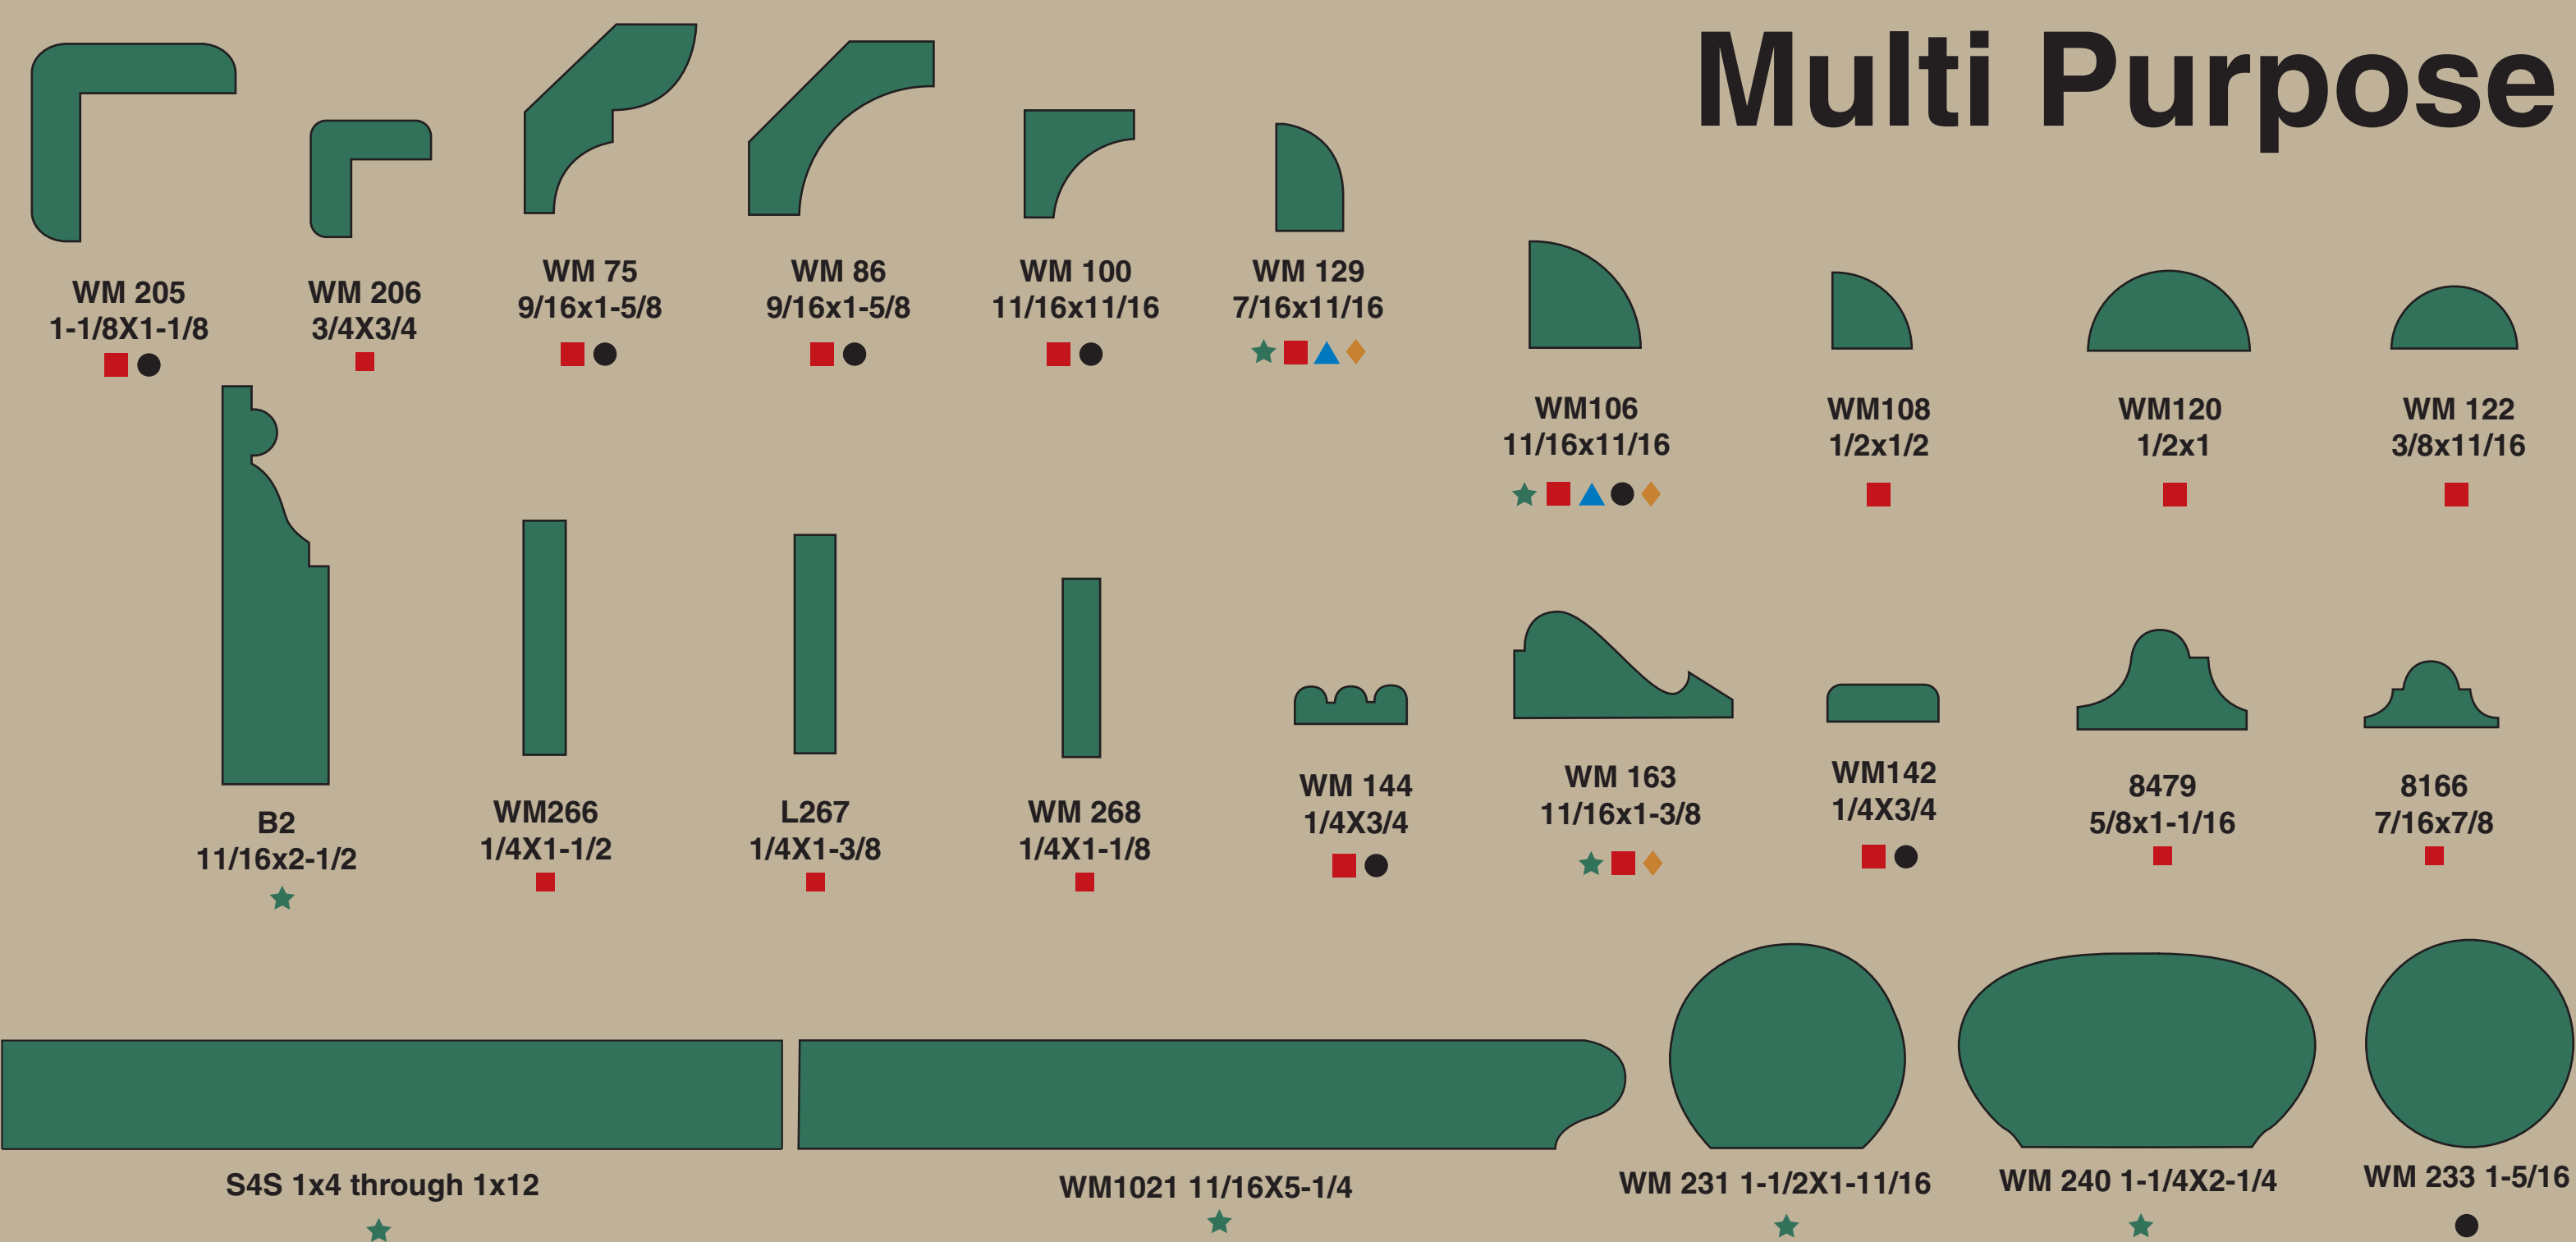

Chair Rails

Crowns

Brickmould

Stops

Multi Purpose

Frames and Jamb

Framesaver Jamb

Available Primed 4-5/8 through 7-1/4

PVC Products

Base Mouldings

★ = FINGERJOINT PINE
▲ = FINGERJOINT PRIMED PINE

KEY

■ = SOLID PINE
● = SOLID FIR
◆ = FLEX TRIM