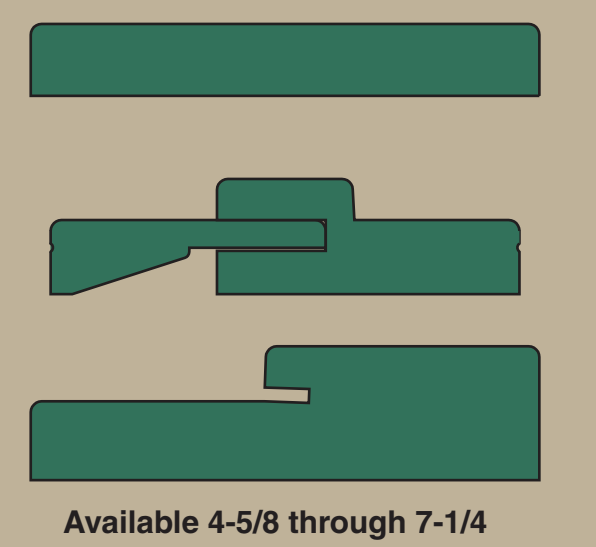

Chair Rails

Crowns

Brickmould

Stops

Multi Purpose

Frames and Jamb

Framesaver Jamb

Available Primed 4-5/8 through 7-1/4