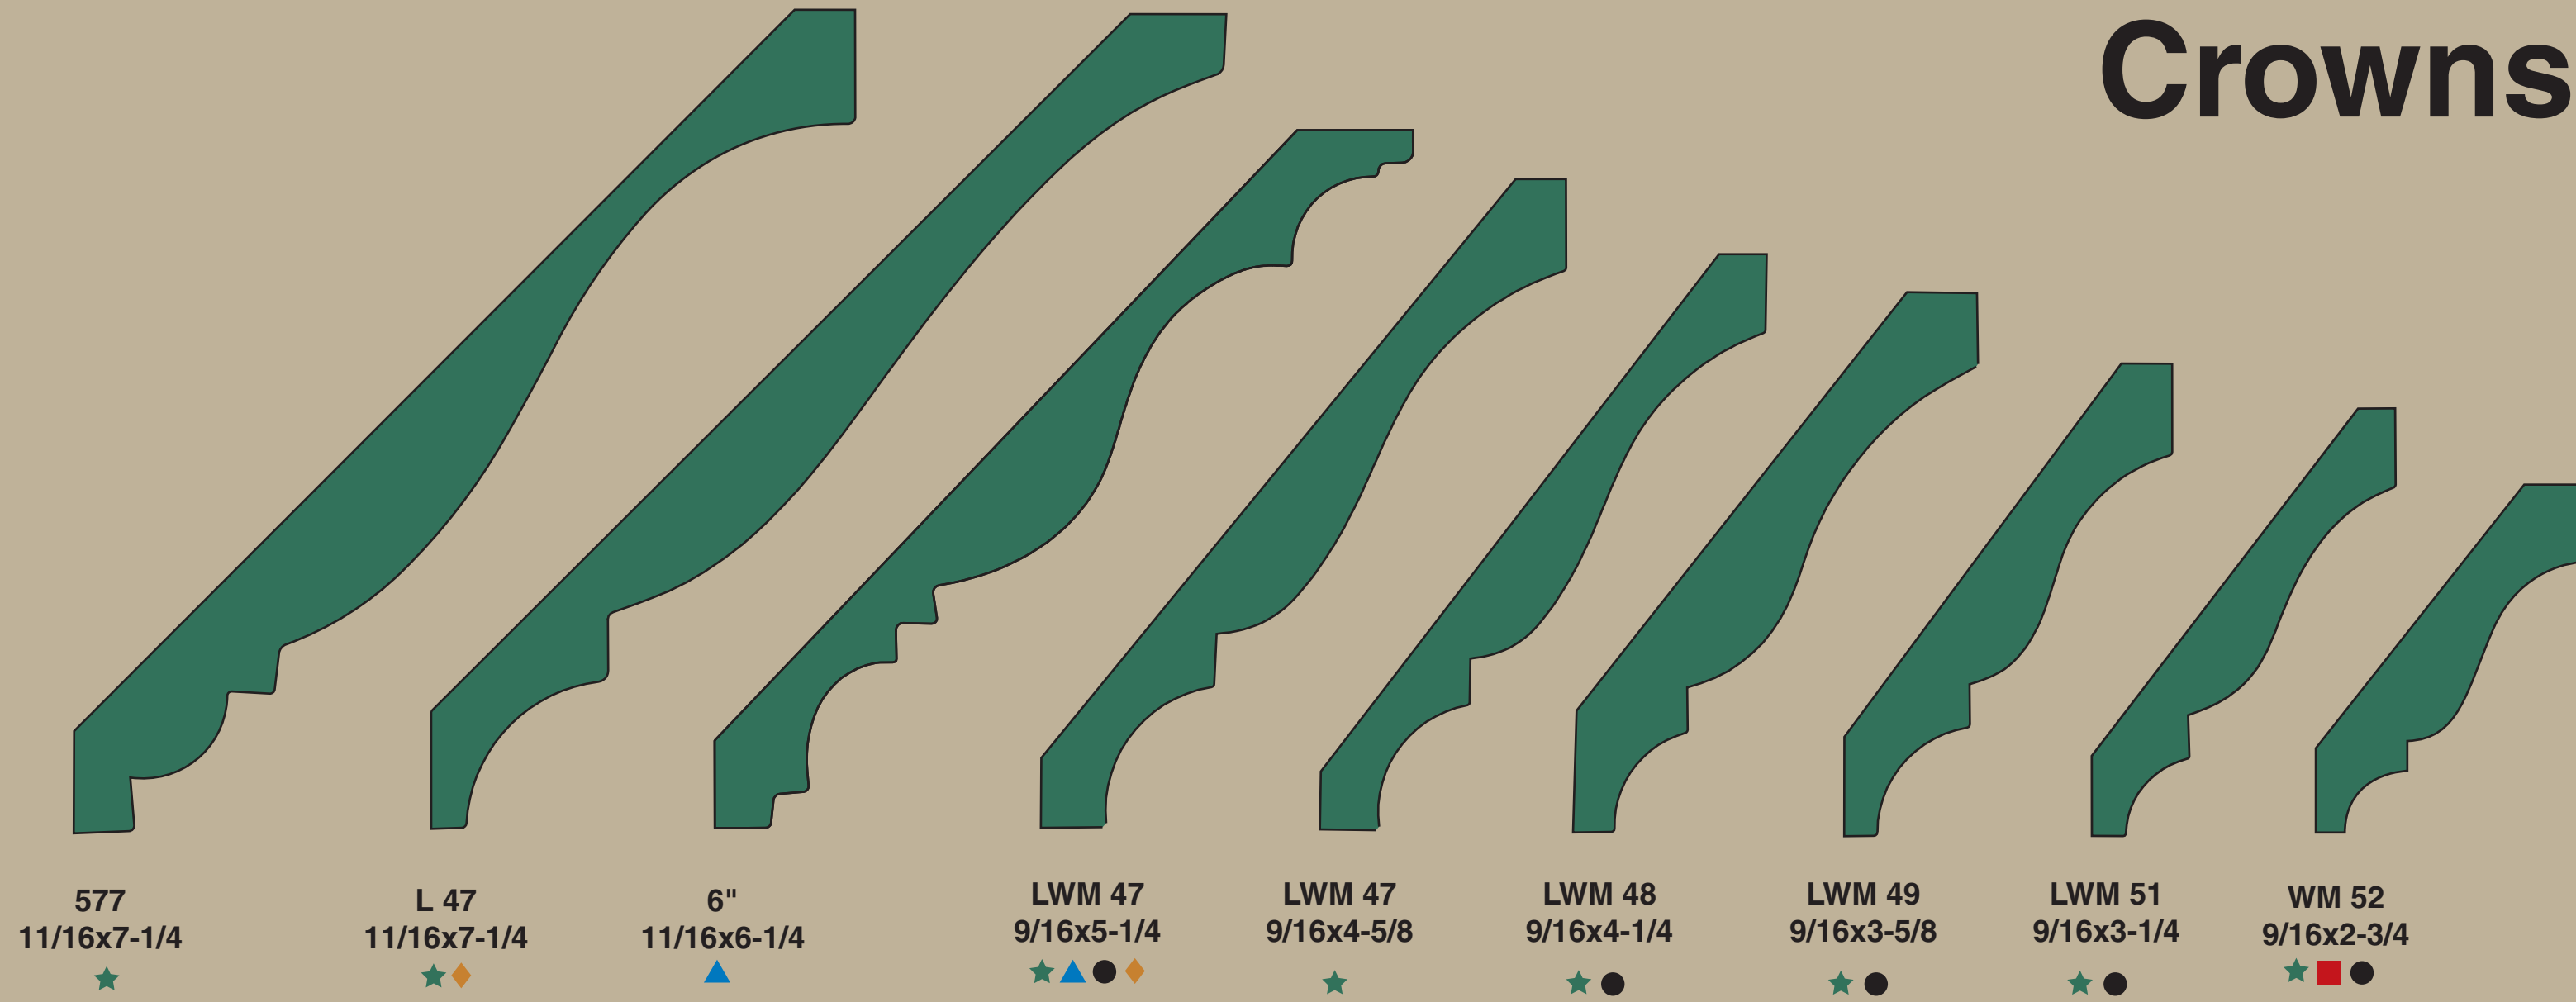

Chair Rails

Crowns

Brickmould

Stops

Multi Purpose

Frames and Jamb

Framesaver Jamb

Available Primed 4-5/8 through 7-1/4

PVC Products

Base Mouldings

★ = FINGERJOINT PINE
▲ = FINGERJOINT PRIMED PINE

KEY

■ = SOLID PINE
● = SOLID FIR
◆ = FLEX TRIM