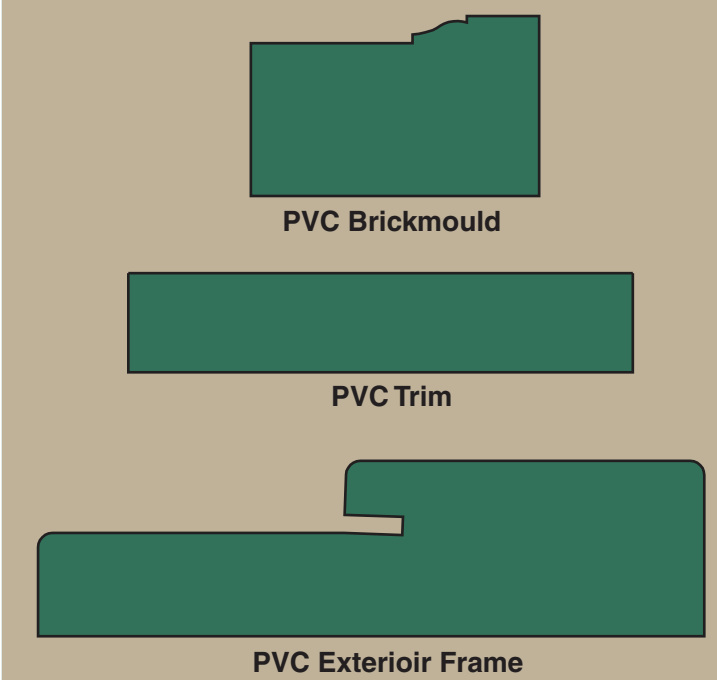

Chair Rails

Crowns

Brickmould

Stops

Multi Purpose

Frames and Jamb

Framesaver Jamb

Available Primed 4-5/8 through 7-1/4

PVC Products

Base Mouldings

★ = FINGERJOINT PINE
▲ = FINGERJOINT PRIMED PINE

KEY

■ = SOLID PINE
● = SOLID FIR
◆ = FLEX TRIM