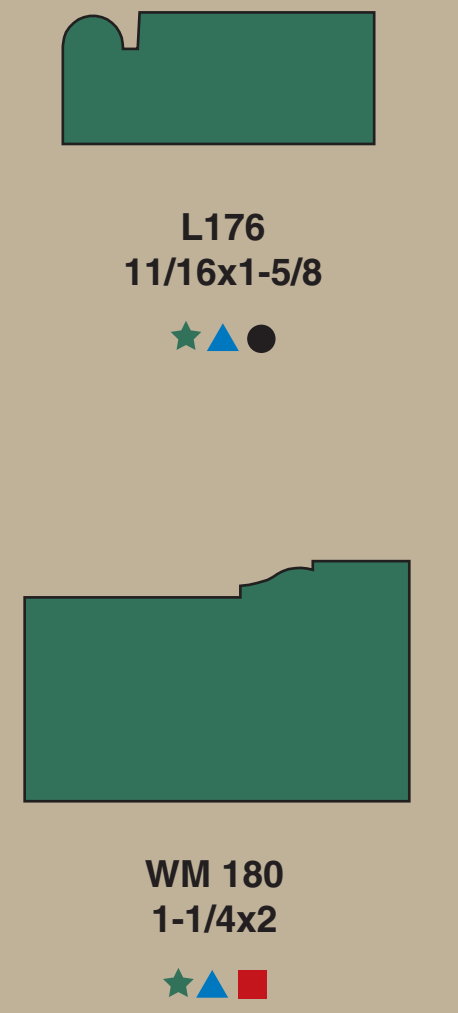

Chair Rails

Crowns

Brickmould

Stops

Multi Purpose

Frames and Jamb

Framesaver Jamb

Available Primed 4-5/8 through 7-1/4