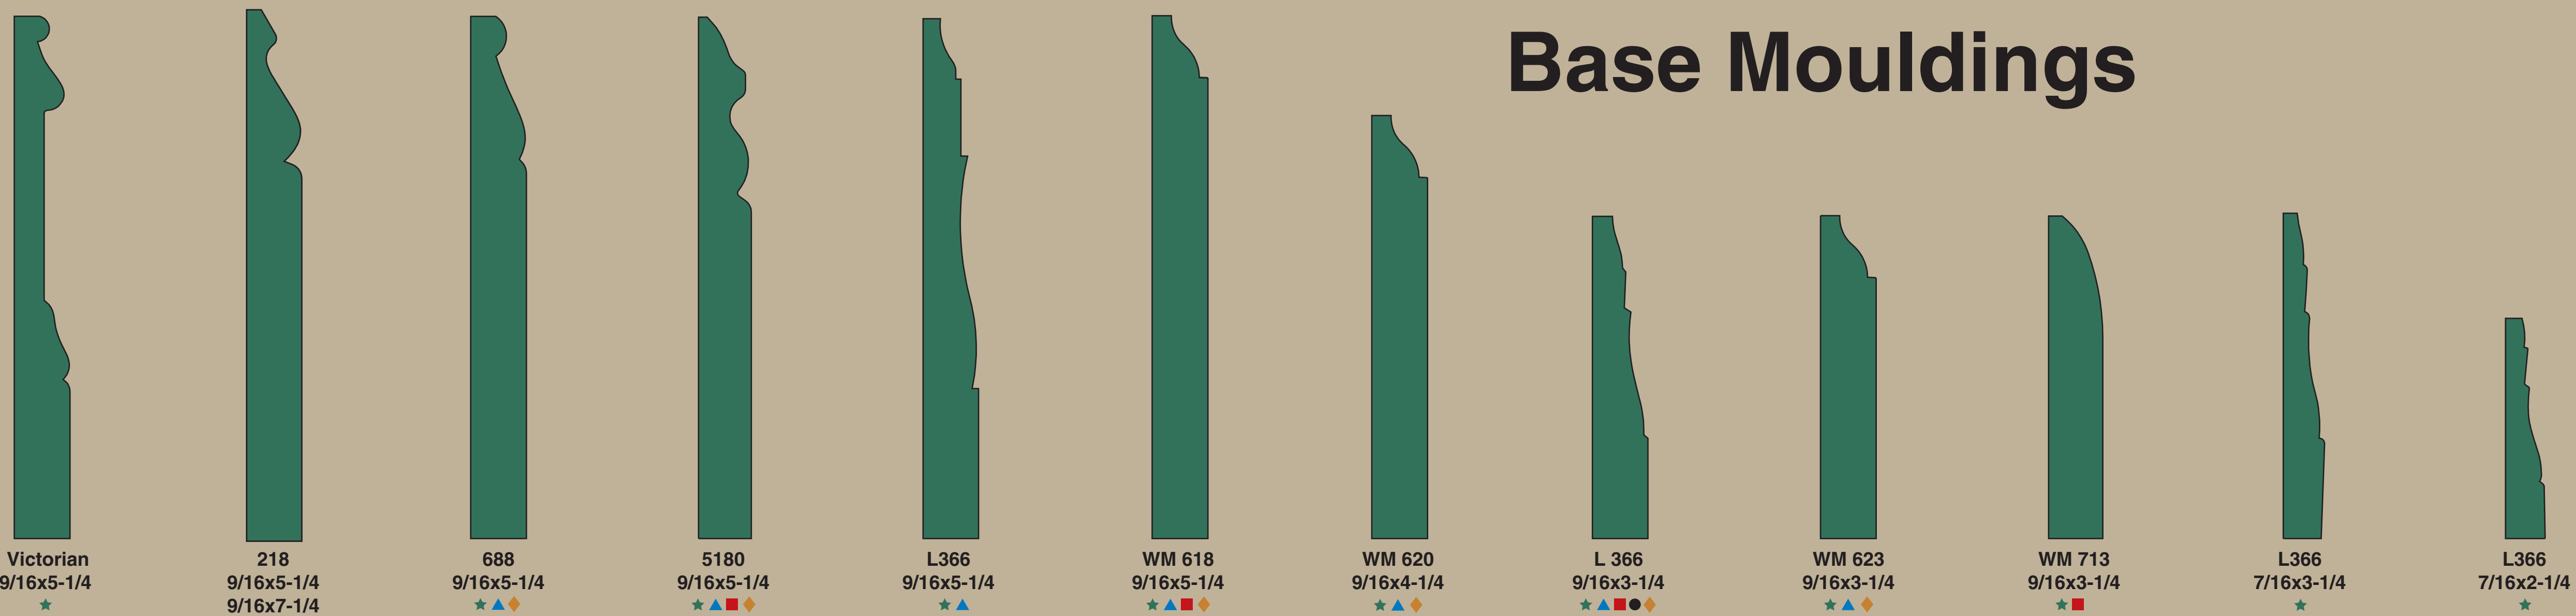

Chair Rails

Crowns

Brickmould

Stops

Multi Purpose

Frames and Jamb

Framesaver Jamb

Available Primed 4-5/8 through 7-1/4

PVC Products

Base Mouldings

★ = FINGERJOINT PINE
▲ = FINGERJOINT PRIMED PINE

KEY

■ = SOLID PINE
● = SOLID FIR
◆ = FLEX TRIM