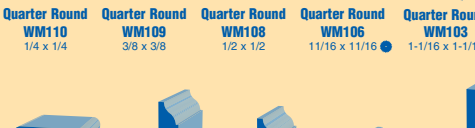

Many patterns available in LDF, Primed Wood, Douglas Fir and Solid Pine.

Available in Carter Flex Flexible Moulding

(01-2012)